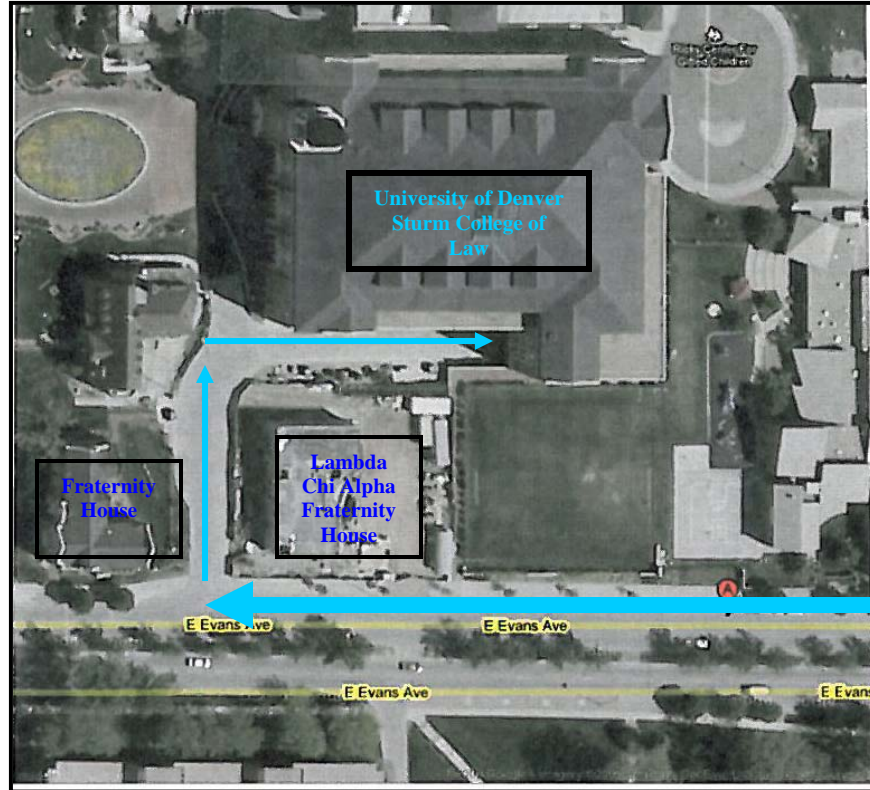

## Driving Directions/Parking Instructions

### Driving Directions

**\*\*\*\* You must be headed west on Evans in order to turn into the driveway to the below ground parking garage. You cannot enter the above ground parking garage from Asbury Avenue because the gate is card activated.**

**From 1-25:**

**Head south on University to Evans Avenue. Turn right on Evans and go 1/10 of a mile to the driveway to the parking garage. Turn right in between the two fraternity houses. Follow the driveway around which will take you under the law school. Please park in spaces that are marked as PAID VISTOR parking spaces. (They are shaped purple on the map of the underground parking) You will not be required to pay for the spaces as along as you display the scratch off parking pass given to you. Please hang it from your rear view mirror.**